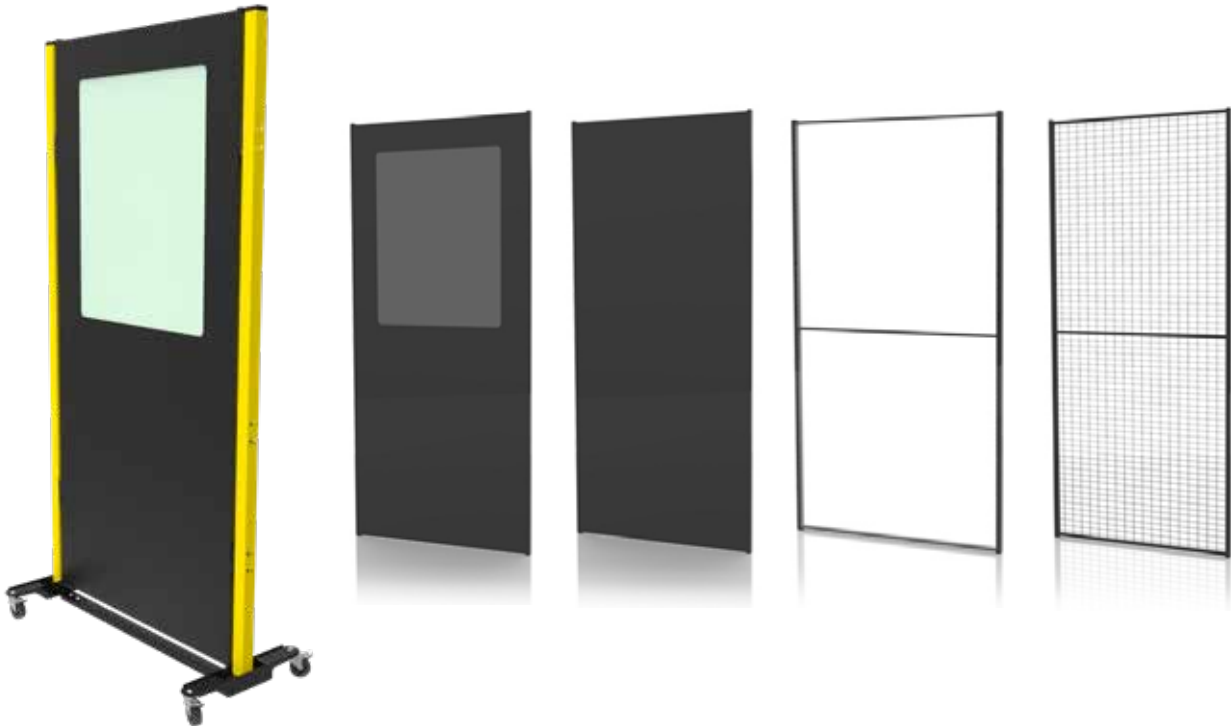

Portable panels/shields

Portable Panels/Shields with either panels in sheet metal, plastic or mesh

- ★ A flexible system when you need to divide spaces or people; room dividers, walkways, office landscape, production environments, etc.
- ★ Hence the panels and screens are portable the system gives you big flexibility.
- ★ You can easily combine several screens to have wider dividers.
- ★ The standard panel height is 2200 mm and are available in sheet metal, sheet metal with window, plastic (PETG) and mesh.
- ★ Our plastic panels (PETG) can withstand temperatures of up to 60 degrees and are available in transparent plastic.
- ★ Please note, this product is not meant for continuous use or to replace fixed machine guards.