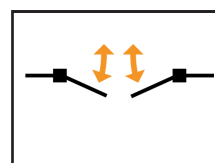

*Double hinge door
left/right*