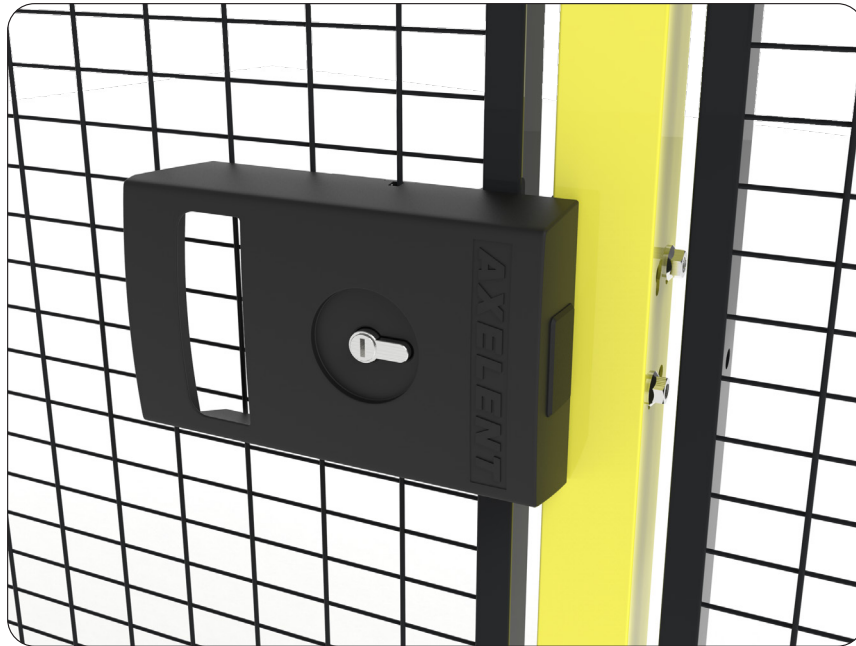

Axelent Product information

» Axelent X-It Panic lock with cylinder - now with Slam & Shut function

Axelent X-It Panic lock with cylinder, now with Slam & Shut function

You cannot tell the difference by just looking on the outside. The difference is that before you had to do a deliberate action and turn the key to be able to lock the door. With the new lock you can close the door regardless if the key is inserted or not. *Slam the door and it is shut.*

Axelent X-It is a keyed cylinder lock designed primarily for all our modular mesh panel systems for machine guarding, industrial/warehouse. Thanks to the unique construction and it's simple assembly, the lock can also be used for similar third party products/systems available on the market.

The lock has an unique design that requires no additional lock housing, just add a standard cylinder such as Euro. The lock is robust with a cover in metal to withstand tough conditions, and is tested and approved according to SS-EN 12209:2016. X-It fits for both hinge or sliding doors. The lock is equipped with a mechanical panic / emergency unit. The product is patent pending.

X-It

- Robust construction
- Unique locking function
- Convenient
- Flexible, fits for both hinge or sliding door
- Ordered in right or left execution
- Simple assembly
- Tested and approved according to SS-EN 12209:2016
- Extended functions possible
- Certified product
- Supplied in a specially designed box
- The lock is patent pending
- Possibility to block closure with padlock for service and maintenance (Lockout/Tagout)