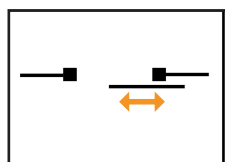

Axellent Product information

» Axellent X-It Panic lock with cylinder

Technical data X-It Panic lock and with function "Slam & Shut" for X-Guard and X-Store 2.0

Art.no.	Description
XIT-L14-101	Cylinder lock X-It, panic function "Slam & Shut", left, hinge door, X-Guard
XIT-L14-301	Cylinder lock X-It, panic function "Slam & Shut", left, sliding door, X-Guard
XIT-L14-401	Cylinder lock X-It, panic function "Slam & Shut", LH, sliding door center lock, X-Guard
XIT-R14-101	Cylinder lock X-It, panic function "Slam & Shut", right, hinge door, X-Guard
XIT-R14-301	Cylinder lock X-It, panic function "Slam & Shut", right, sliding door, X-Guard
XIT-R14-401	Cylinder lock X-It, panic function "Slam & Shut", RH, sliding door center lock, X-Guard

Hinge door, right

Hinge door, left

*Double hinge door
left/right*

Sliding door, right

Sliding door, left

*Sliding door with
centrelock, left/right*

Axelent Product information

» Axelent X-It Panic lock with cylinder