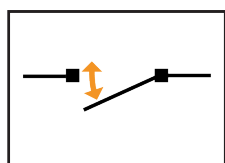

X-It

- Robust construction
- Unique locking function
- Convenient
- Flexible, fits for both hinge or sliding door
- Ordered in right or left execution
- Simple assembly
- Tested and approved according to SS-EN 12209:2016
- Extended functions possible
- Certified product
- Supplied in a specially designed box
- The lock is patent pending
- Possibility to block closure with padlock for service and maintenance (Lockout/Tagout)

Axellent Product information

» Axellent X-It Panic lock with cylinder

Technical data X-It Panic lock and with function "Slam & Shut" for X-Guard and X-Store 2.0

Art.no.	Description
XIT-L14-101	Cylinder lock X-It, panic function "Slam & Shut", left, hinge door, X-Guard
XIT-L14-301	Cylinder lock X-It, panic function "Slam & Shut", left, sliding door, X-Guard
XIT-L14-401	Cylinder lock X-It, panic function "Slam & Shut", LH, sliding door center lock, X-Guard
XIT-R14-101	Cylinder lock X-It, panic function "Slam & Shut", right, hinge door, X-Guard
XIT-R14-301	Cylinder lock X-It, panic function "Slam & Shut", right, sliding door, X-Guard
XIT-R14-401	Cylinder lock X-It, panic function "Slam & Shut", RH, sliding door center lock, X-Guard