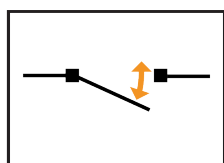

Hinge door, left