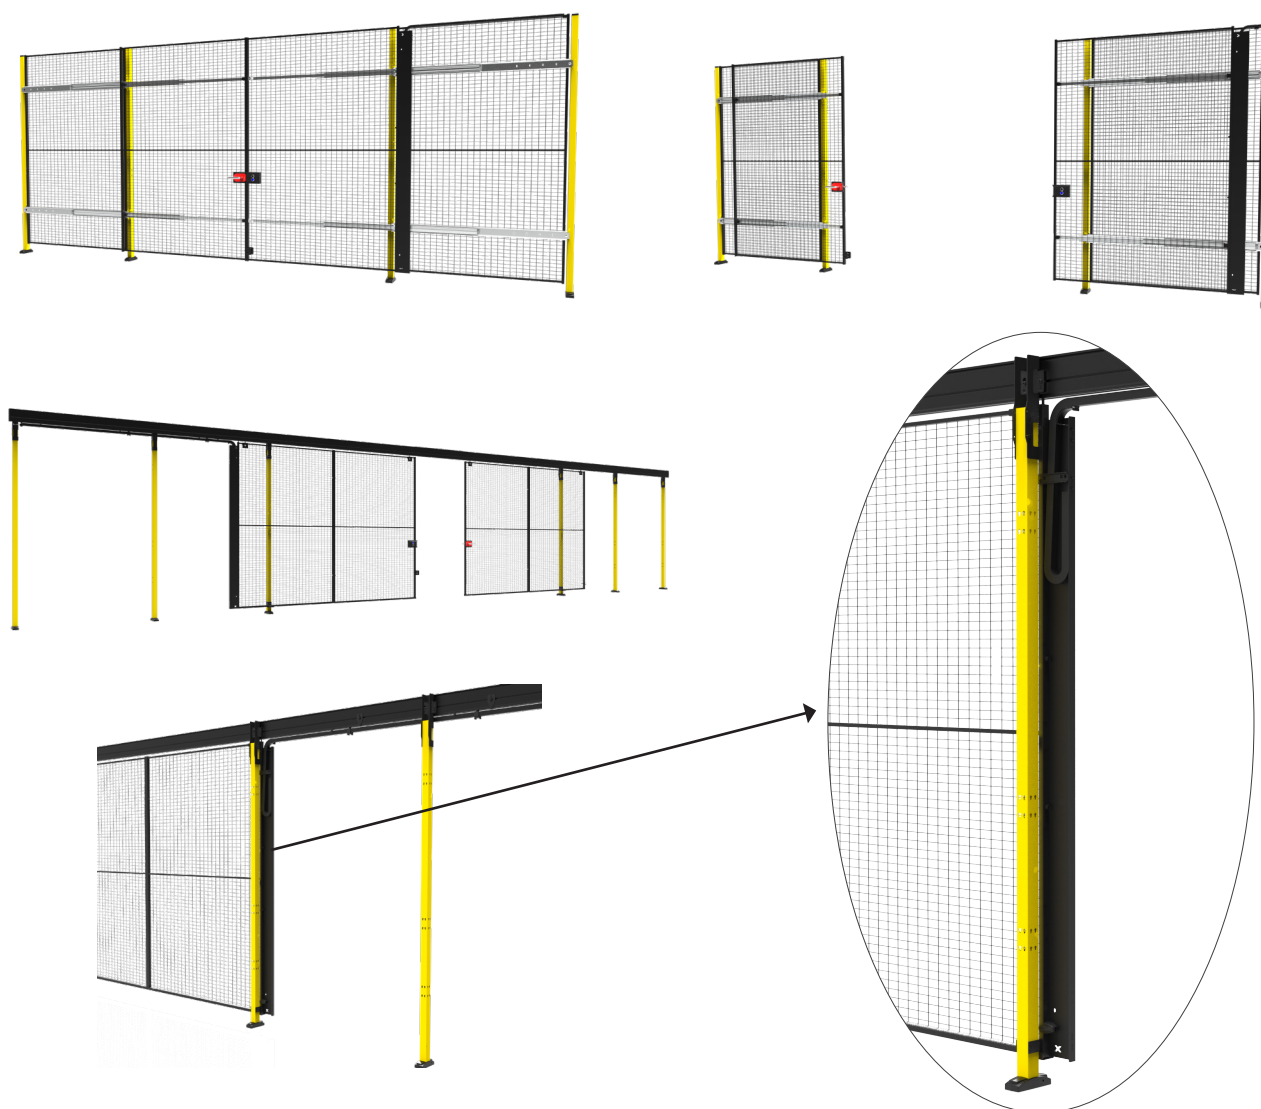

Axellent Productinformation

» X-Guard® Flexible cable chain for sliding doors

Smart and elegant solution for sliding doors when power is required on the movable door itself. For example to a door interlock switch. Especially designed for double sliding doors locked in the centre, with or without an overhead rail, where a fixed post to attach a cabling is missing. A number of kits have been created depending on the system height, type of door and requested size of the opening. See list of all combinations and article no.

Available for system height 2000, 2300 and 2500mm (2750 and 3055mm will come further on).

The limit of the cable diameter is set to 8mm.

Note, in case of no continuing panel next to the door, the kit cause a reduction of the max. door opening, at least 182mm.

Double sliding doors locked in centre