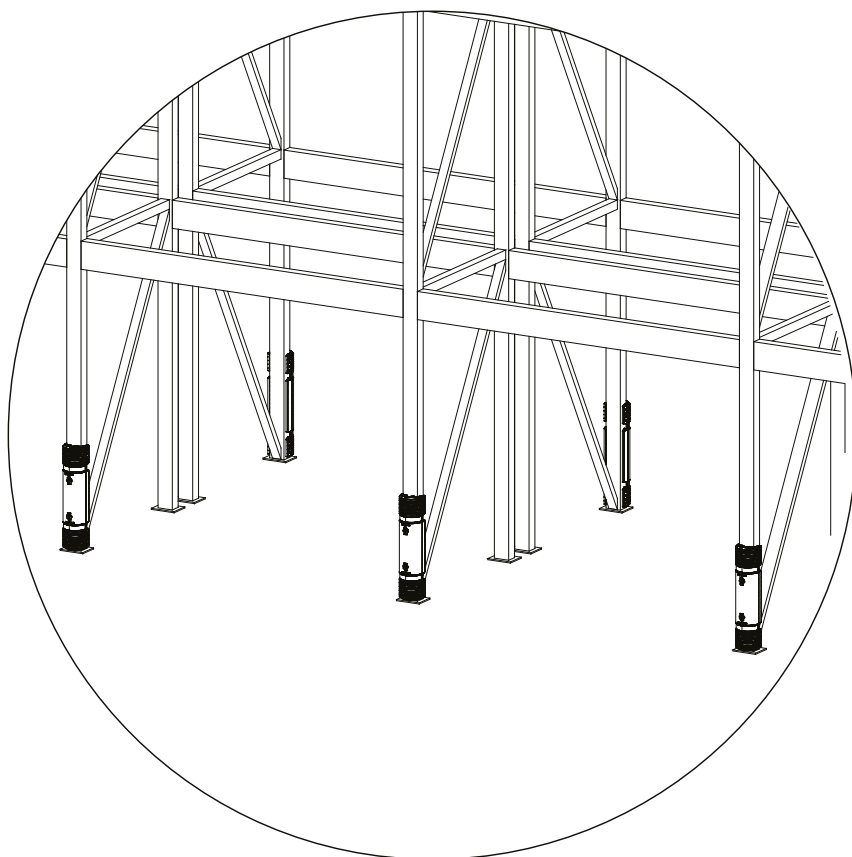

Axelent Assembly instructions

» Rack Mounted Guard M081-055-010 (60-85mm) / M081-055-012 (90-120mm)

Axelent Assembly instructions

» Rack Mounted Guard