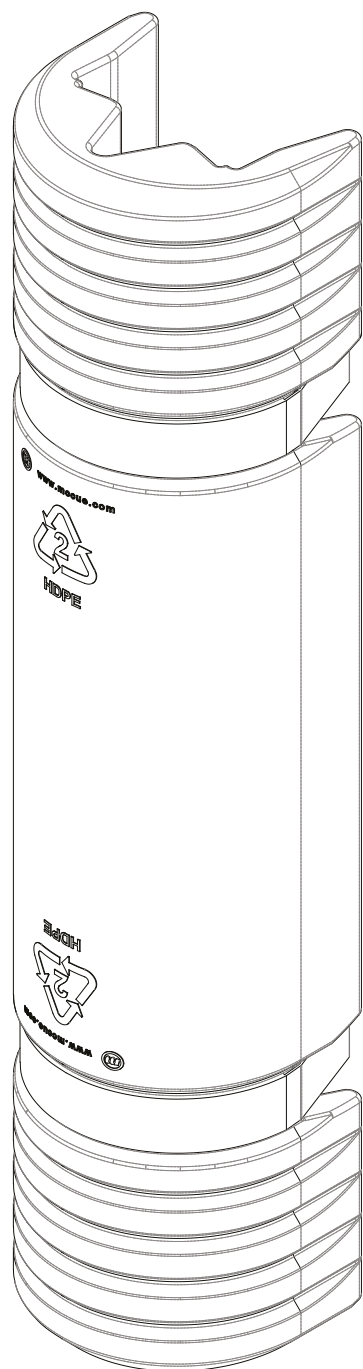

Axelent Assembly instructions

» Rack Mounted Guard M081-055-010 (60-85mm) / M081-055-012 (90-120mm)

Axelent Assembly instructions

» Rack Mounted Guard