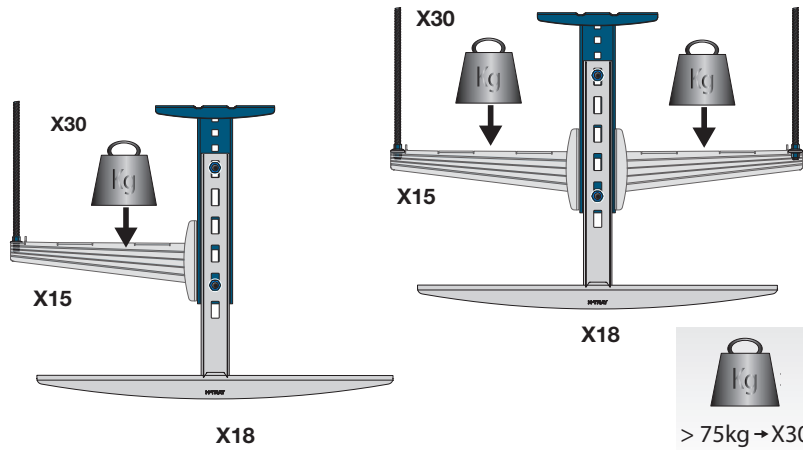

MOUNTING INSTRUCTIONS

MOUNTING X11/240-480

420-620

120-320